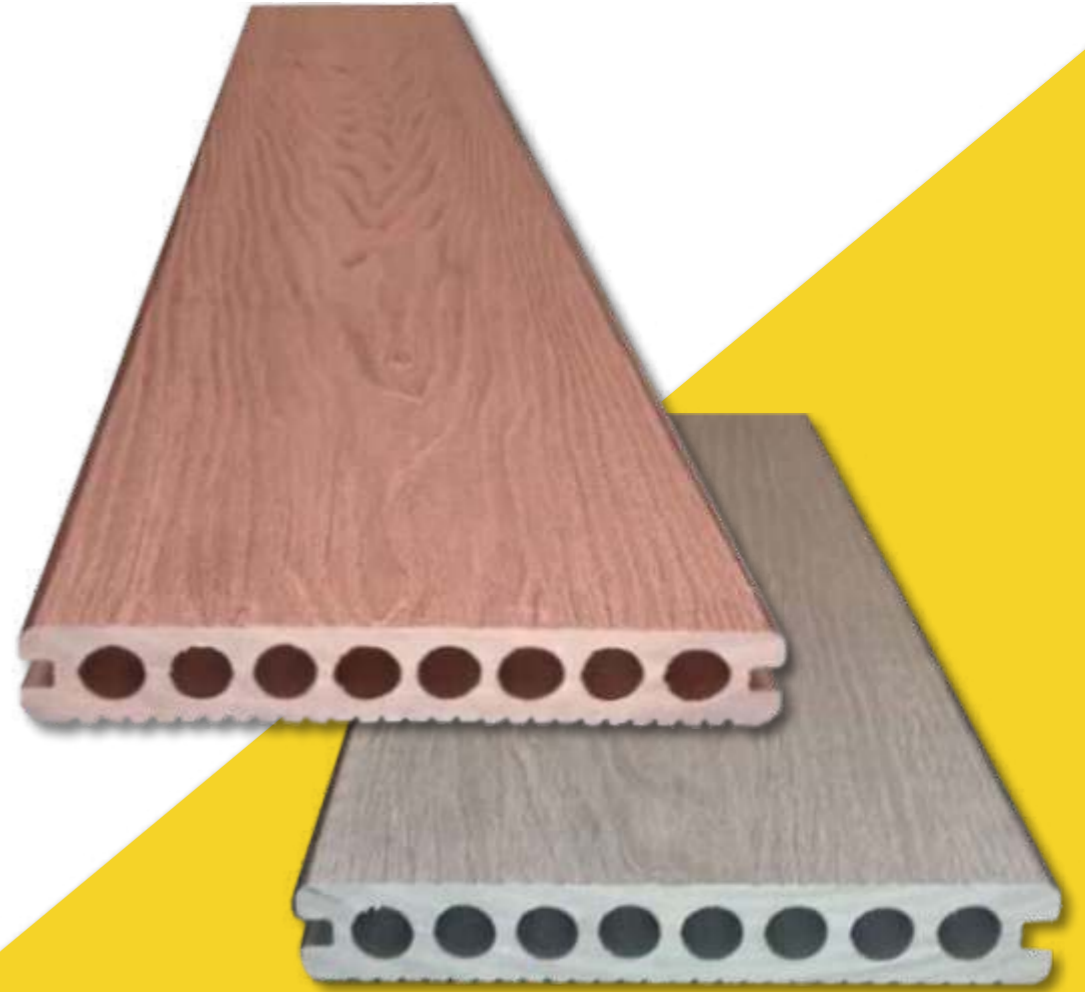

PARANA DECK .60 X .30

CONTRACT

DECKS

FACIL INSTALACION

Q DUELA PVC EXTERIOR

CONTRACT

BROWN

LIGHT GREY

BLACK, BROWN, LIGHT GREY

PESO 27 KG. X CAJA

DETALLE DECK PVC

DUELA PVC EXTERIOR

ESPEJOR 23.00MM

2.20 LARGO X 15.00MM ANCHO

BAMBOO DECKING

EXTERIOR