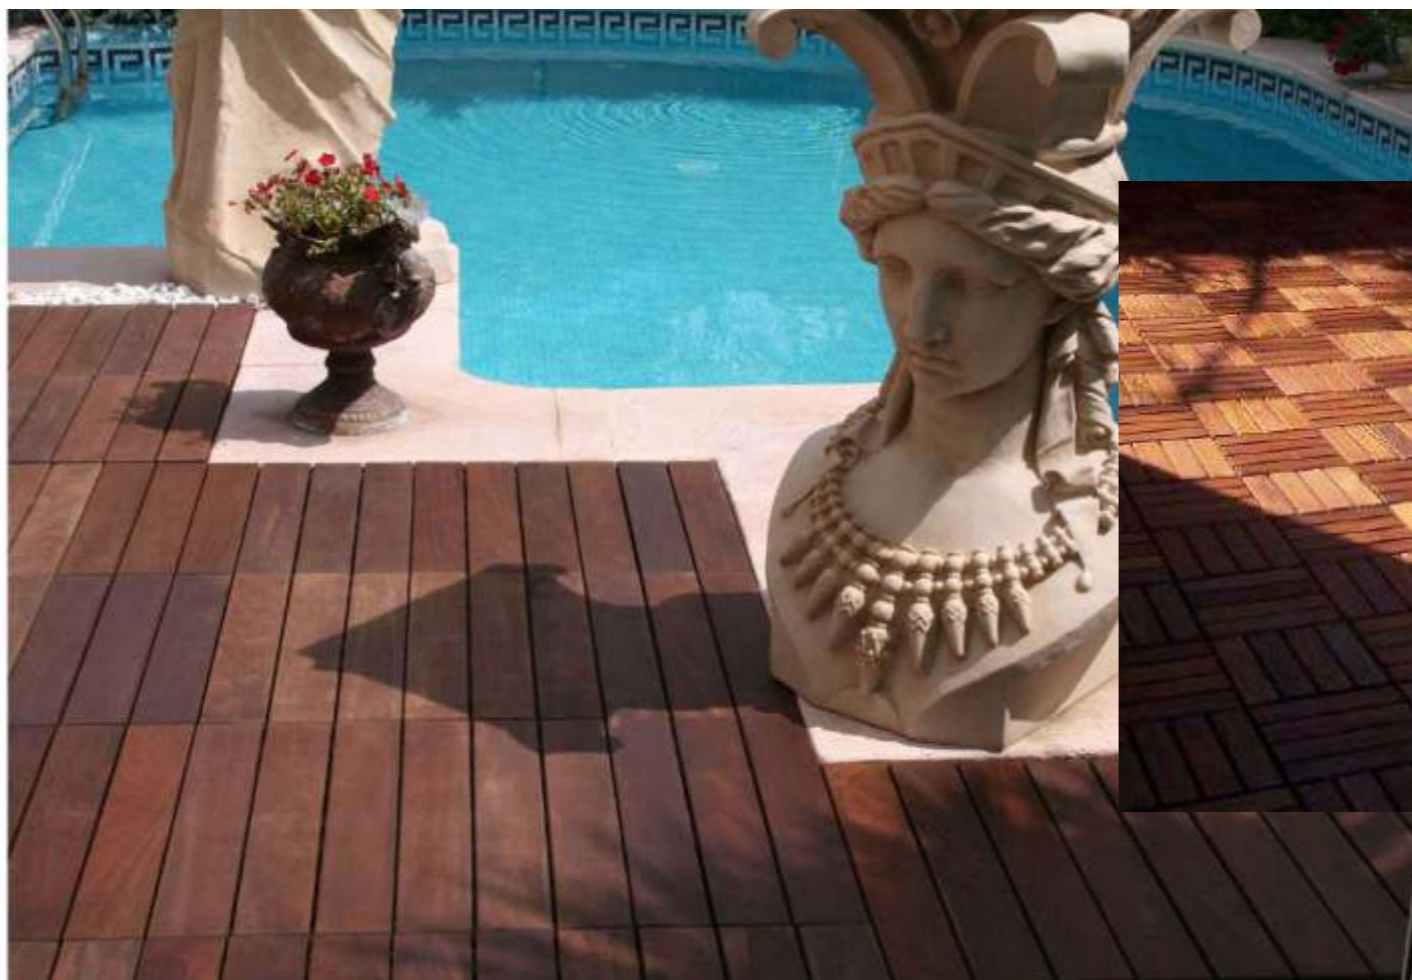

GOLDEN DECK NILO 30X30

CONTRACT

DECKS